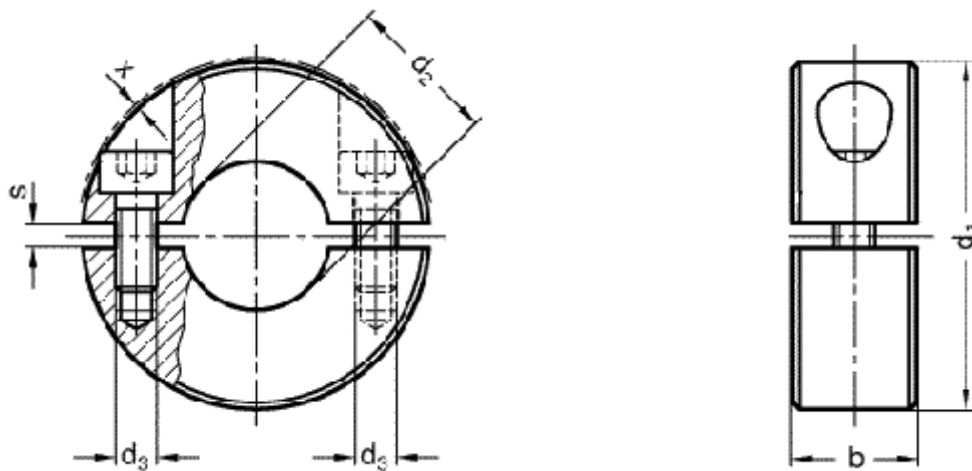

Data Sheet

Article number: 20707230B12ST

Description: E+G Split set GN 707.2-30-B12-ST
, 2-pieces

Measures

b = 11
d1 = 30
d2 = B 12
d3 = M4
s = 2.1
x = 0.7